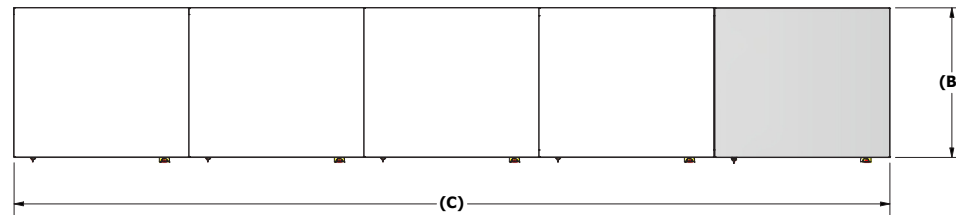

30 Ton		
Quantity	Desc	Model Number
1	START / END KIT	5002098
2	MIDDLE KIT	5002097

Isometric view

Touch display

Control panel

Right side view

Top view

Front view

TANDEM COMBINATIONS					
Unit Size	52.5 TR	55 TR	57.5 TR	60 TR	62.5 TR
MASTER	10 TR	10 TR	10 TR	10 TR	12.5 TR
SLAVES	12.5 TR	12.5 TR	12.5 TR	12.5 TR	12.5 TR
	10 TR	12.5 TR	12.5 TR	12.5 TR	12.5 TR
	10 TR	10 TR	12.5 TR	12.5 TR	12.5 TR
	10 TR	10 TR	10 TR	12.5 TR	12.5 TR