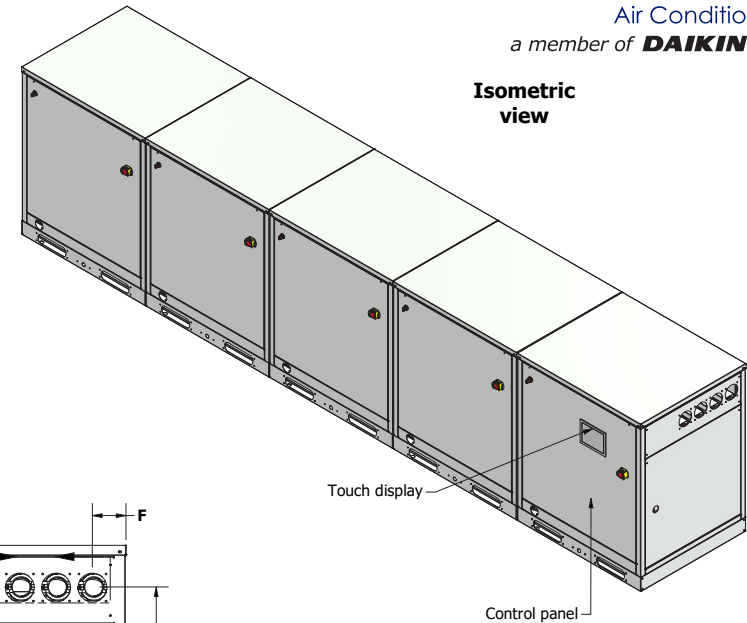

30 Ton		
Quantity	Desc	Model Number
1	START / END KIT	5002098
2	MIDDLE KIT	5002097

Isometric view

Touch display

Control panel

Right side view

Top view

Front view

TANDEM COMBINATIONS					
Unit Size	52.5 TR	55 TR	57.5 TR	60 TR	62.5 TR
MASTER	10 TR	10 TR	10 TR	10 TR	12.5 TR
SLAVES	12.5 TR	12.5 TR	12.5 TR	12.5 TR	12.5 TR
	10 TR	12.5 TR	12.5 TR	12.5 TR	12.5 TR
	10 TR	10 TR	12.5 TR	12.5 TR	12.5 TR
	10 TR	10 TR	10 TR	12.5 TR	12.5 TR