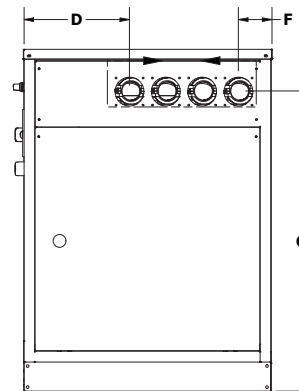

40 Ton		
Quantity	Desc	Model Number
1	START / END KIT	5002098
	MIDDLE KIT	5002097

20 - 25 Ton		
Quantity	Desc	Model Number
1	START / END KIT	5002098
1	MIDDLE KIT	5002097

50 - 62.5 Ton		
Quantity	Desc	Model Number
1	START / END KIT	5002098
4	MIDDLE KIT	5002097

30 Ton		
Quantity	Desc	Model Number
1	START / END KIT	5002098
2	MIDDLE KIT	5002097

Isometric view

Touch display

Control panel

Right side view

Top view

Front view

TANDEM COMBINATIONS					
Unit Size	52.5 TR	55 TR	57.5 TR	60 TR	62.5 TR
MASTER	10 TR	10 TR	10 TR	10 TR	12.5 TR
SLAVES	12.5 TR	12.5 TR	12.5 TR	12.5 TR	12.5 TR
	10 TR	12.5 TR	12.5 TR	12.5 TR	12.5 TR
	10 TR	10 TR	12.5 TR	12.5 TR	12.5 TR
	10 TR	10 TR	10 TR	12.5 TR	12.5 TR