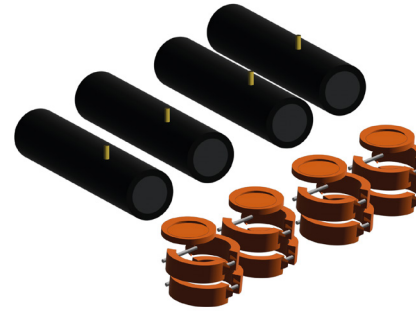

Air Conditioning
a member of **DAIKIN** group

CLIM WATER FAMILY INSTALLATION KITS

CONTENT PER KIT:

5002098 START / END KIT	
Quantity	Description
8	VITAU LIC 2 1/2" COUPLING
4	VITAU LIC NIPL E 2 1/1" X 12 5/8" WITH THREAD
4	THERMOWELL
4	VITAU LIC PLUG 2 1/2"

5002097 MIDDLE KIT	
Quantity	Description
8	VITAU LIC 2 1/2" COUPLING
4	VITAU LIC NIPL E 2 1/2" X 12 1/2"

Air Conditioning
a member of **DAIKIN** group

10 - 12.5 Ton		
Quantity	Desc	Model Number
1	START / END KIT	5002098

40 Ton		
Quantity	Desc	Model Number
1	START / END KIT	5002098
	MIDDLE KIT	5002097

20 - 25 Ton		
Quantity	Desc	Model Number
1	START / END KIT	5002098
1	MIDDLE KIT	5002097

50 - 62.5 Ton		
Quantity	Desc	Model Number
1	START / END KIT	5002098
4	MIDDLE KIT	5002097

30 Ton		
Quantity	Desc	Model Number
1	START / END KIT	5002098
2	MIDDLE KIT	5002097

Isometric view

Touch display

Control panel

Right side view

Top view

Front view

TANDEM COMBINATIONS					
Unit Size	52.5 TR	55 TR	57.5 TR	60 TR	62.5 TR
MASTER	10 TR	10 TR	10 TR	10 TR	12.5 TR
SLAVES	12.5 TR	12.5 TR	12.5 TR	12.5 TR	12.5 TR
	10 TR	12.5 TR	12.5 TR	12.5 TR	12.5 TR
	10 TR	10 TR	12.5 TR	12.5 TR	12.5 TR
	10 TR	10 TR	10 TR	12.5 TR	12.5 TR