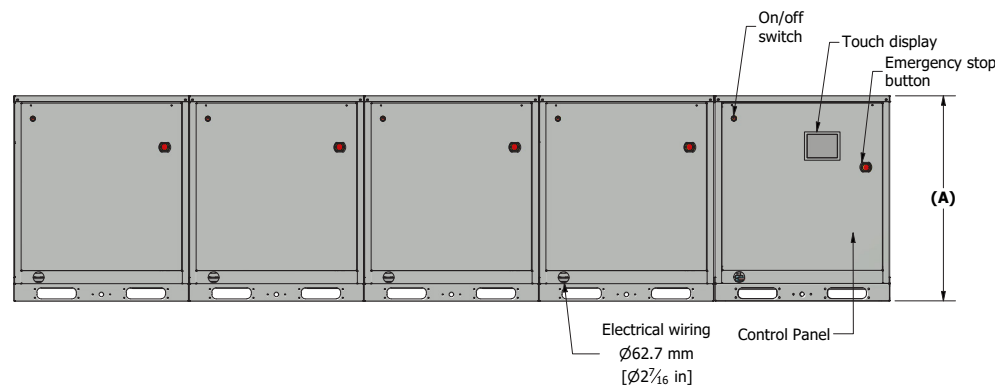

30 Ton		
Quantity	Desc	Model Number
1	START / END KIT	5002098
2	MIDDLE KIT	5002097

Isometric view

Touch display

Control panel

Right side view

Top view

Front view

TANDEM COMBINATIONS					
Unit Size	52.5 TR	55 TR	57.5 TR	60 TR	62.5 TR
MASTER	10 TR	10 TR	10 TR	10 TR	12.5 TR
SLAVES	12.5 TR	12.5 TR	12.5 TR	12.5 TR	12.5 TR
	10 TR	12.5 TR	12.5 TR	12.5 TR	12.5 TR
	10 TR	10 TR	12.5 TR	12.5 TR	12.5 TR
	10 TR	10 TR	10 TR	12.5 TR	12.5 TR